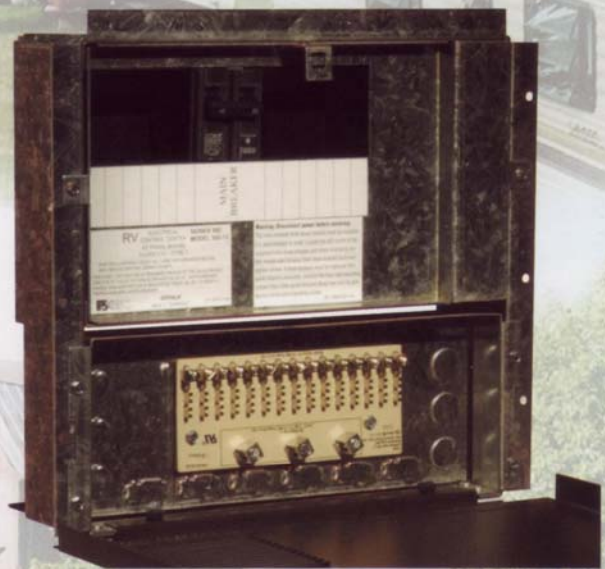

# The 50 Amp Distribution Solutions

Model 500-12 P24 features LED indicators on all DC circuits, to indicate blown fuses. DC circuits have color-coded wiring for easy identification.

## Model 500-12 P24 panel

*Extensive distribution in a convenient, space-saving package.*

- 50 amp main AC breaker is provided, with locations for 12 additional AC branches.
- Locations for 24 DC circuits.
- Rugged steel construction.
- Dimensions: 12-1/4" wide, 12-1/8" high, 15" deep.
- Weight: 15 lbs.
- Meets or exceeds listing requirements for RV use.

All DC circuits on the 500-12 P24 are directly pluggable, providing simple hook-up.

## Model 500-12 panel

- 50 amp main AC breaker is provided, with locations for 12 additional AC branches.
- Locations for 15 DC circuits.
- Rugged steel construction.
- Dimensions: 12-1/4" wide, 12-1/8" high, 15" deep.
- Weight: 15 lbs.
- Meets or exceeds listing requirements for RV use.