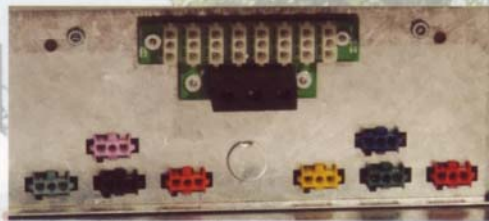

# The 50 Amp Distribution Solutions

Model 500-12 P24 features LED indicators on all DC circuits, to indicate blown fuses. DC circuits have color-coded wiring for easy identification.

## Model 500-12 P24 panel

*Extensive distribution in a convenient, space-saving package.*

- 50 amp main AC breaker is provided, with locations for 12 additional AC branches.
- Locations for 24 DC circuits.
- Rugged steel construction.
- Dimensions: 12-1/4" wide, 12-1/8" high, 15" deep.
- Weight: 15 lbs.
- Meets or exceeds listing requirements for RV use.

All DC circuits on the 500-12 P24 are directly pluggable, providing simple hook-up.

## Model 500-12 panel

- 50 amp main AC breaker is provided, with locations for 12 additional AC branches.
- Locations for 15 DC circuits.
- Rugged steel construction.
- Dimensions: 12-1/4" wide, 12-1/8" high, 15" deep.
- Weight: 15 lbs.
- Meets or exceeds listing requirements for RV use.